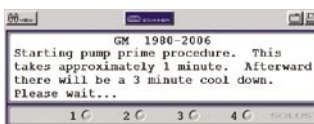

› ABS Brake Bleeding

One of the popular new scan tool capabilities is brake bleeding. GM Bosch 5-3 ABS system brake bleeding is new for Bundle 7.2. Other Ford and GM ABS systems were introduced in previous releases. Technicians rely on these automated procedures... you just can't get all the air out of the lines without a scan tool.